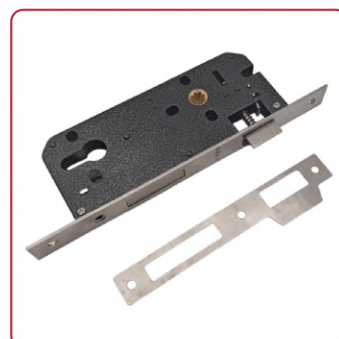

SHB6053

SHB6054

ZINC ALLOY  
CYLINDER

STEEL  
CYLINDER

FR RATED SASH LOCK  
AZBMML009 (5572)

ROLLER BOLT EURO  
DEAD LOCK AZBMML009 (6072)

ROLLER BOLT EURO DEAD  
LOCK AZBMML010

BATHROOM LOCK  
AZBMML012 (5578)

BATHROOM LOCK  
AZBMML012 (6078)

DEADBOLT LOCK  
AZBMML013

DEADBOLT LOCK BODY  
AZBMML029

SLIDING DOOR HOOK  
LOCK AZBMML031

SLIDING DOOR DOUBLE  
HOOK LOCK AZBMML031-B

WC-BATHROOM DEADBOLT  
AZBMML032

NARROW STILE LOCK  
AZBMML021

8545 LOCK BODY  
SHB4008

8520 LOCK BODY  
SHB4012

ALUMINIUM HINGES

SS HINGES

SS HINGES BEARING TYPE  
SN FINISH 4X3X3

BRASS BUTT HINGES

BALL BEARING HINGES  
GP/SN/CP

FLAP HINGES