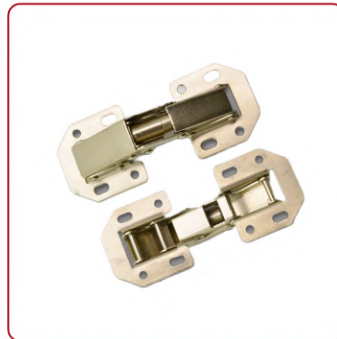

# ZARA

DOUBLE TOP RAILING

DOUBLE GLASS CHANNEL

FLAT BAR

L ANGLE

SLAT BOARD

PIPES

STEP EDGE

SINGLE TOP RAILING

U CHANNEL

T BAR

HOLLOW SECTION

165°

165° SOFT CLOSING

2 HOLE

4 HOLE

45° SOFT CLOSING

90° SOFT CLOSING

KITCHEN HINGES  
(MEGNON)

SOFT CLOSING

FISH PLATE

FISH PLATE SOFT CLOSING

BOTTOM MOUNTED SLIDES  
SOFT CLOSING

BALL BEARING SLIDE