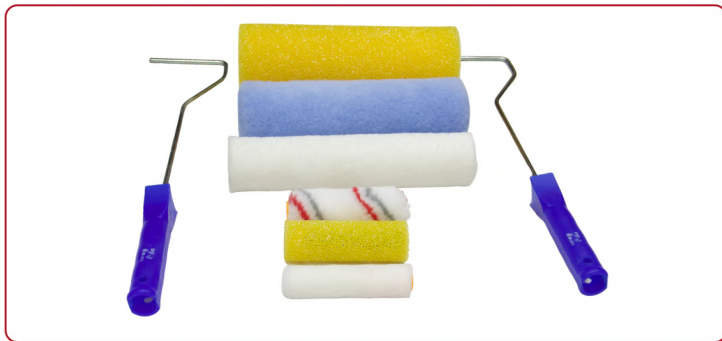

HEATX

650 ML

MOHAIR ROLLER

SPONGE ROLLER

RADIATOR ROLLER

PAINT ROLLER

MIX REFILL

RADIATOR REFILL