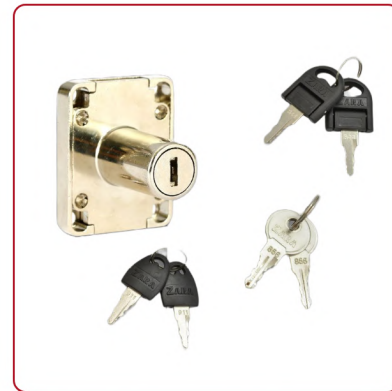

SOFT CLOSING
PUSH TO OPEN SLIDE

AZBMSS001
SS201 & SS304

AZVMSS016
LEFT & RIGHT

AZBMSS030

SPRING
AZBMSS033

DOUBLE ACTION
AZBMSS038-3"

DOUBLE ACTION
AZBMSS038-4"

DOUBLE ACTION
AZBMSS038-5"

DOUBLE ACTION
AZBMSS038-6"

SOSS
AZBMZA-CC03

SOSS
AZVMZA-CC004

SOSS
AZBMZA-CC005

SOSS
AZBMZA-CC006

AZBMZA-CC008

AZBMZA-CC009

32MM | 38MM

CAM LOCK
16MM | 20MM | 25MM | 30MM

138*22MM
ART NO 138

CENTRAL LOCK - ONLY LOCK
16MM | 19MM

GLASS SLIDING
LOCK SHOWCASE

CENTRAL LOCK COMPLETE
16MM | 19MM

COMPUTER KEYS ABC
MASTER KEY AVAILABLE

GLASS LOCK
SINGLE, DOUBLE DOOR